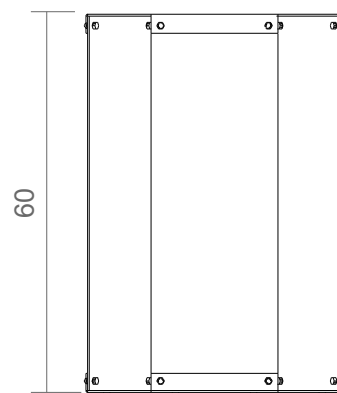

BURGER

lounge table family

Burger OCT Coffee Table  
acciaio INOX / stainless steel  
60x60x40 cm

Burger OCT Side Table  
acciaio INOX / stainless steel  
40x40x60 cm

Burger HEX Coffee Table  
acciaio INOX / stainless steel  
60x60x40 cm

Burger HEX Side Table  
acciaio INOX / stainless steel  
40x40x60 cm