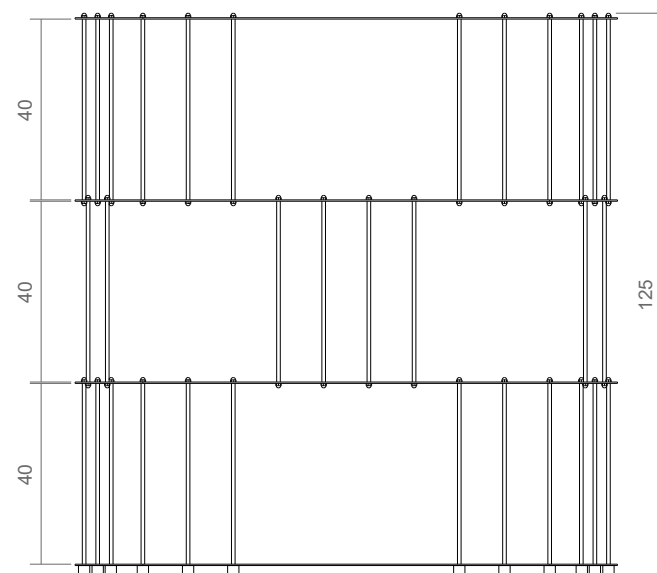

Lockwerk Consolle
acciaio INOX / stainless steel
120x30x125 cm