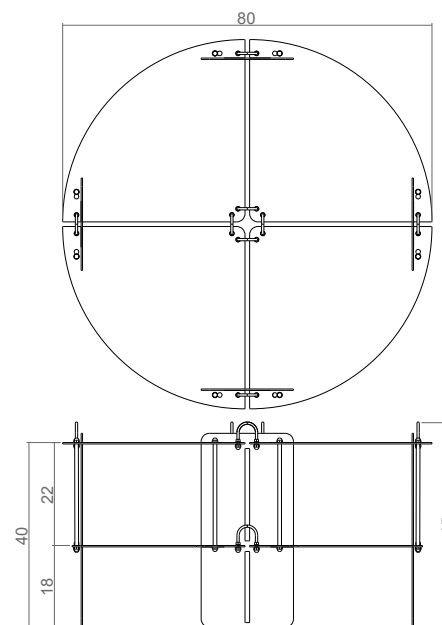

Lockwerk Coffee Table  
acciaio INOX / stainless steel  
80x80x45 cm

riconoscimenti / awards:

Nominee finalist for Furniture category – Isola Design Awards 2024

Lockwerk Side Table  
acciaio INOX / stainless steel  
30x30x44 cm