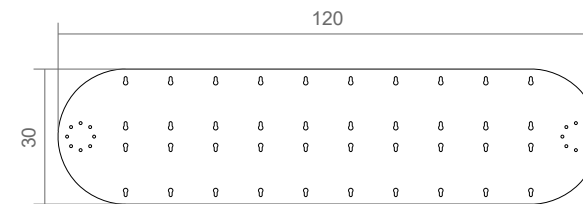

Lockwerk Sideboard
acciaio INOX / stainless steel
120x30x65 cm