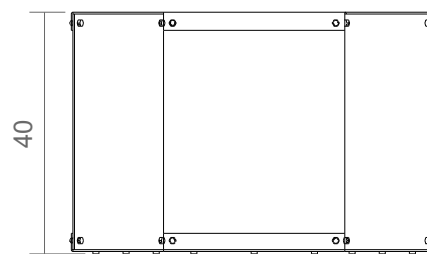

BURGER

lounge table family

Burger OCT Coffee Table  
acciaio INOX / stainless steel  
60x60x40 cm

Burger OCT Side Table  
acciaio INOX / stainless steel  
40x40x60 cm

Burger HEX Coffee Table  
acciaio INOX / stainless steel  
60x60x40 cm

Burger HEX Side Table  
acciaio INOX / stainless steel  
40x40x60 cm