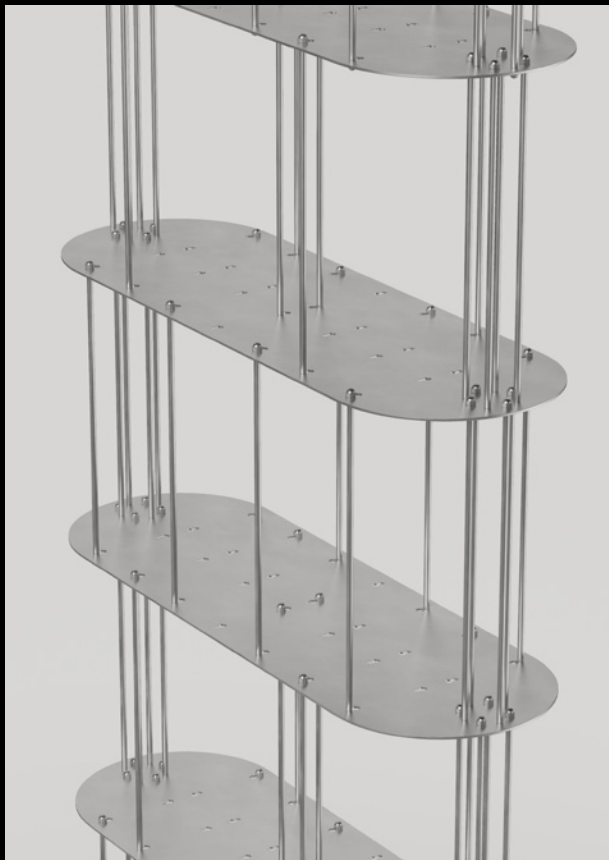

Lockwerk Coffee Table  
acciaio INOX / stainless steel  
80x80x45 cm

riconoscimenti / awards:

Nominee finalist for Furniture category – Isola Design Awards 2024

Lockwerk Side Table  
acciaio INOX / stainless steel  
30x30x44 cm

Lockwerk Lounge Shelf  
acciaio INOX / stainless steel  
150x30x165 cm

riconoscimenti / awards:  
"Best Unreleased Product" (Seminario) – EDIT Napoli 2023

Lockwerk Bookshelf  
acciaio INOX / stainless steel  
90x30x205 cm

Lockwerk Sideboard  
acciaio INOX / stainless steel  
120x30x65 cm

Lockwerk Consolle  
acciaio INOX / stainless steel  
120x30x125 cm