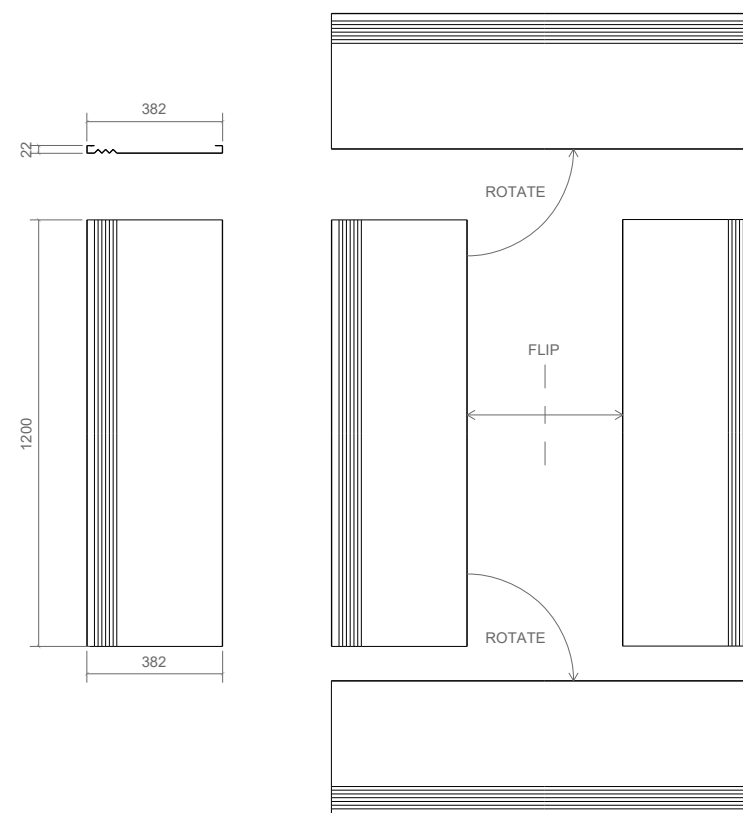

ECHO

decorative steel mirrors

Echo 01 Deco Wall Mirror (Large)  
acciaio INOX / stainless steel  
38x120x2,5 cm

Echo 01 Deco Wall Mirror (Small)  
INOX supermirror / supermirror stainless steel  
38x60x2,5 cm