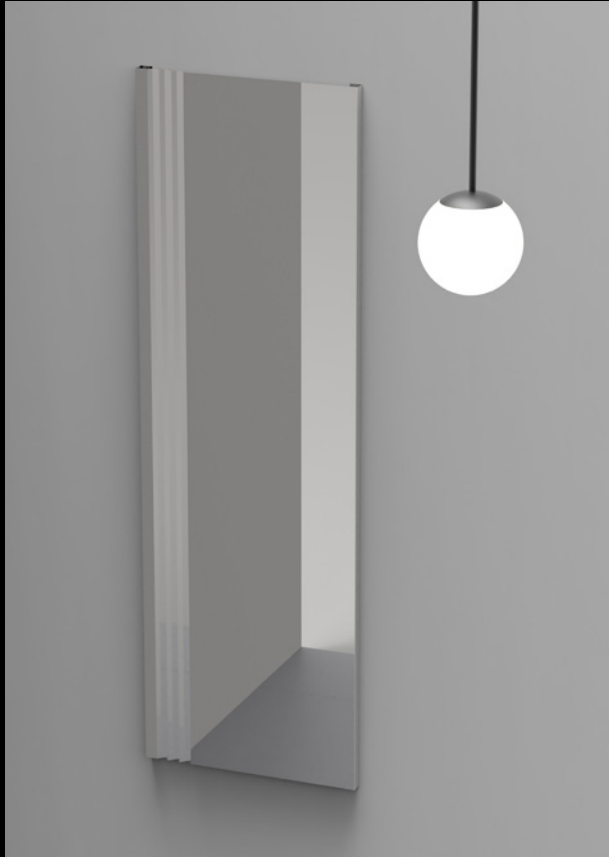

ECHO

decorative steel mirrors

Echo 01 Deco Wall Mirror (Large)  
acciaio INOX / stainless steel  
38x120x2,5 cm

Echo 01 Deco Wall Mirror (Small)  
INOX supermirror / supermirror stainless steel  
38x60x2,5 cm