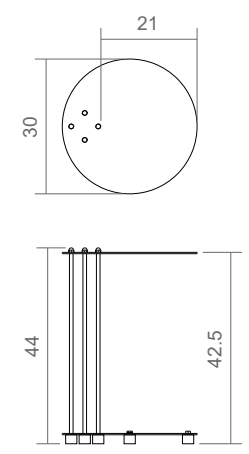

Lockwerk Coffee Table  
acciaio INOX / stainless steel  
80x80x45 cm

riconoscimenti / awards:

Nominee finalist for Furniture category – Isola Design Awards 2024

Lockwerk Side Table  
acciaio INOX / stainless steel  
30x30x44 cm

Lockwerk Lounge Shelf  
acciaio INOX / stainless steel  
150x30x165 cm

riconoscimenti / awards:  
"Best Unreleased Product" (Seminario) – EDIT Napoli 2023

Lockwerk Bookshelf  
acciaio INOX / stainless steel  
90x30x205 cm

Lockwerk Sideboard  
acciaio INOX / stainless steel  
120x30x65 cm

Lockwerk Consolle  
acciaio INOX / stainless steel  
120x30x125 cm