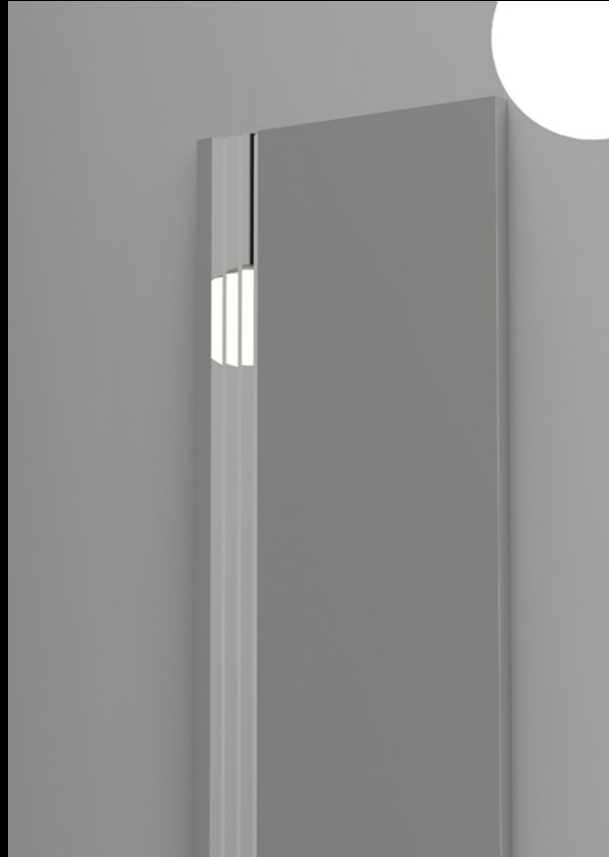

ECHO

decorative steel mirrors

Echo 01 Deco Wall Mirror (Large)  
acciaio INOX / stainless steel  
38x120x2,5 cm

Echo 01 Deco Wall Mirror (Small)  
INOX supermirror / supermirror stainless steel  
38x60x2,5 cm