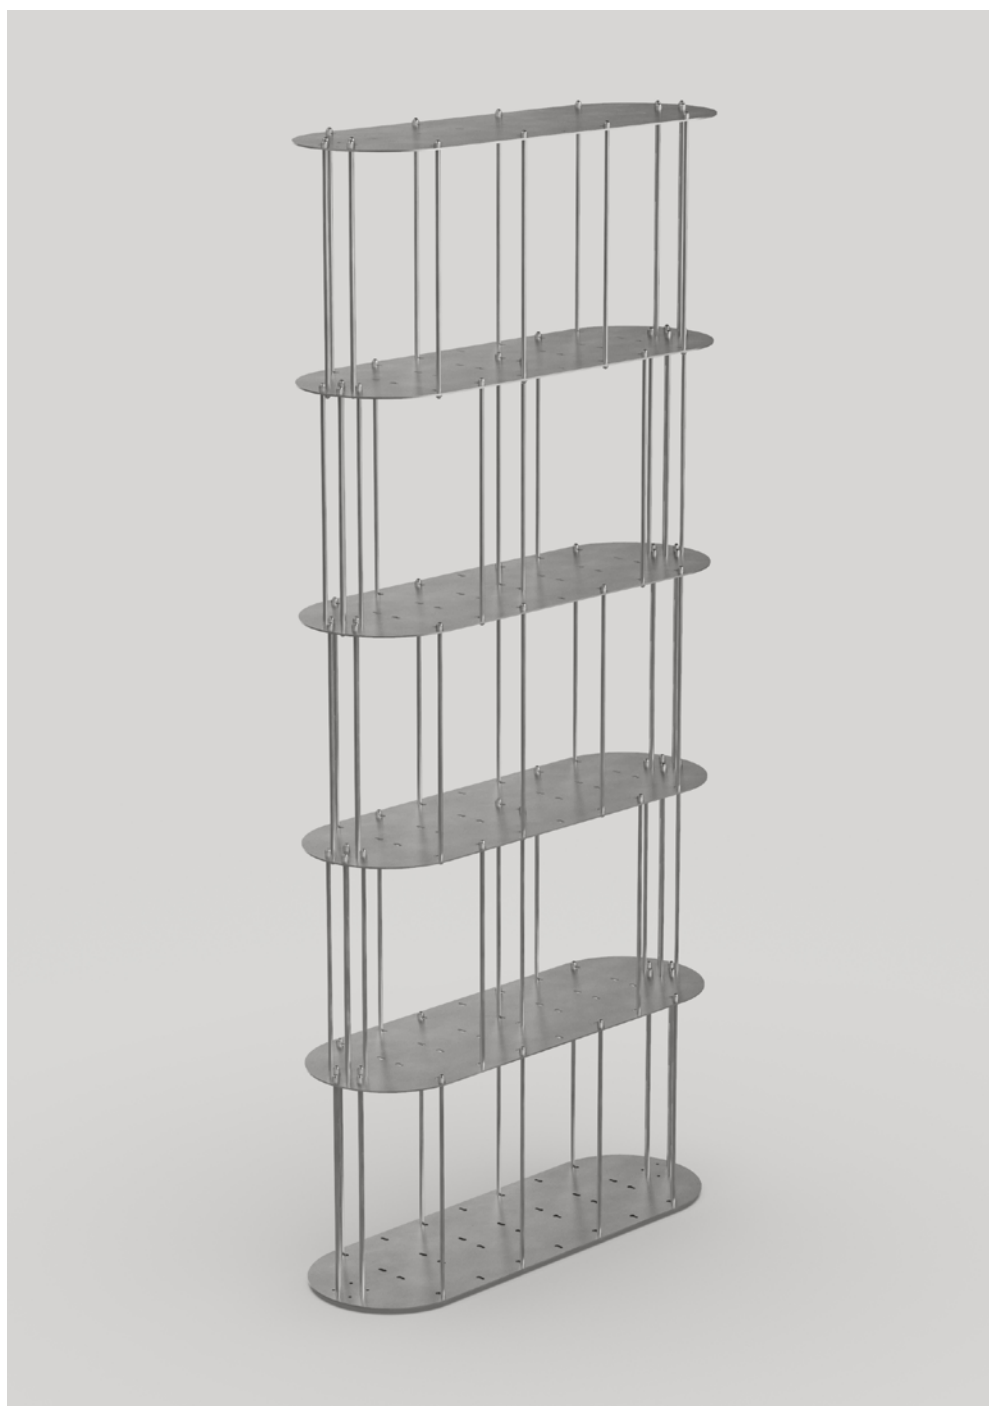

Lockwerk Coffee Table  
acciaio INOX / stainless steel  
80x80x45 cm

riconoscimenti / awards:

Nominee finalist for Furniture category – Isola Design Awards 2024

Lockwerk Side Table  
acciaio INOX / stainless steel  
30x30x44 cm

Lockwerk Lounge Shelf  
acciaio INOX / stainless steel  
150x30x165 cm

riconoscimenti / awards:  
"Best Unreleased Product" (Seminario) – EDIT Napoli 2023

Lockwerk Bookshelf  
acciaio INOX / stainless steel  
90x30x205 cm

Lockwerk Sideboard  
acciaio INOX / stainless steel  
120x30x65 cm

Lockwerk Consolle  
acciaio INOX / stainless steel  
120x30x125 cm