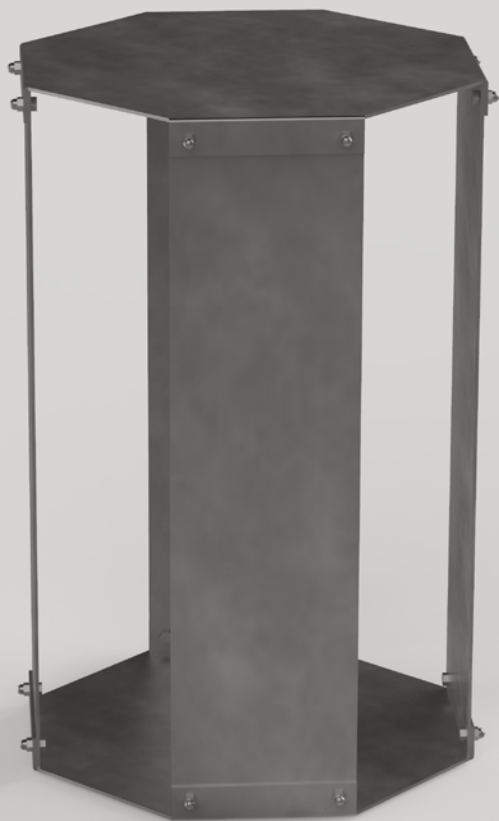

BURGER

lounge table family

Burger OCT Coffee Table  
acciaio INOX / stainless steel  
60x60x40 cm

Burger OCT Side Table  
acciaio INOX / stainless steel  
40x40x60 cm

Burger HEX Coffee Table  
acciaio INOX / stainless steel  
60x60x40 cm

Burger HEX Side Table  
acciaio INOX / stainless steel  
40x40x60 cm