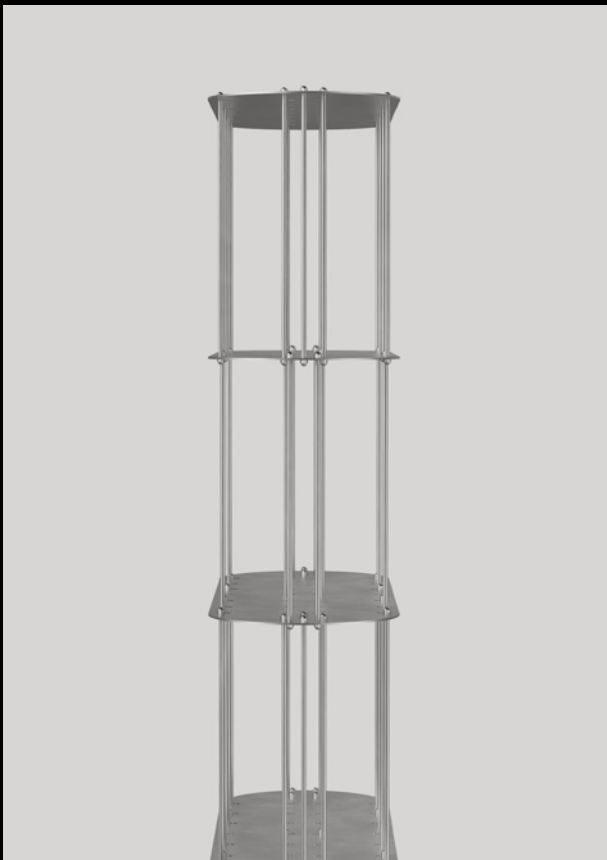

Lockwerk Coffee Table  
acciaio INOX / stainless steel  
80x80x45 cm

riconoscimenti / awards:

Nominee finalist for Furniture category – Isola Design Awards 2024

Lockwerk Side Table  
acciaio INOX / stainless steel  
30x30x44 cm

Lockwerk Lounge Shelf  
acciaio INOX / stainless steel  
150x30x165 cm

riconoscimenti / awards:  
"Best Unreleased Product" (Seminario) – EDIT Napoli 2023

Lockwerk Bookshelf  
acciaio INOX / stainless steel  
90x30x205 cm

Lockwerk Sideboard  
acciaio INOX / stainless steel  
120x30x65 cm

Lockwerk Consolle  
acciaio INOX / stainless steel  
120x30x125 cm