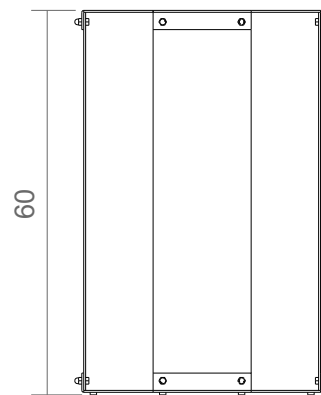

BURGER

lounge table family

Burger OCT Coffee Table  
acciaio INOX / stainless steel  
60x60x40 cm

Burger OCT Side Table  
acciaio INOX / stainless steel  
40x40x60 cm

Burger HEX Coffee Table  
acciaio INOX / stainless steel  
60x60x40 cm

Burger HEX Side Table  
acciaio INOX / stainless steel  
40x40x60 cm