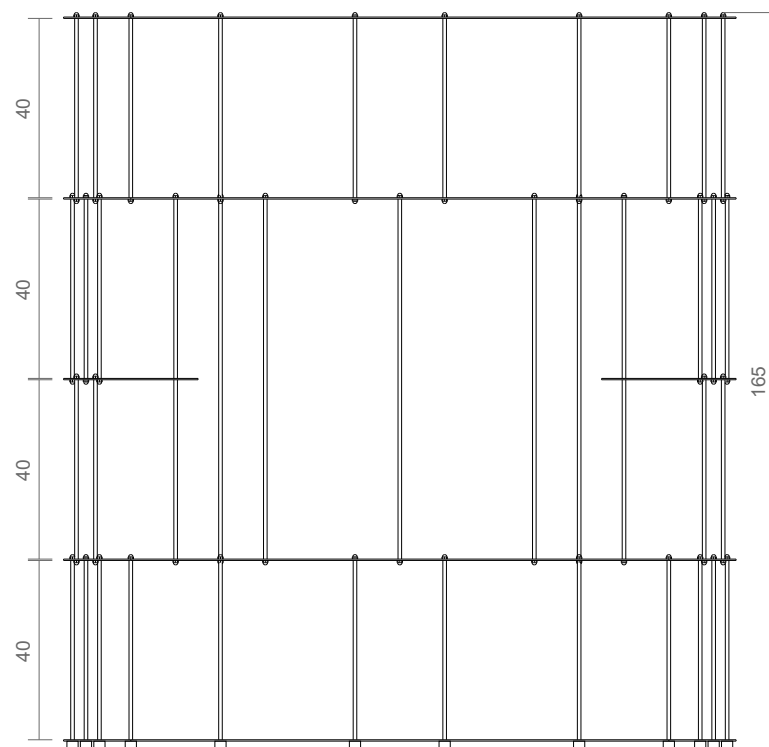

Lockwerk Lounge Shelf
acciaio INOX / stainless steel
150x30x165 cm

riconoscimenti / awards:
"Best Unreleased Product" (Seminario) – EDIT Napoli 2023