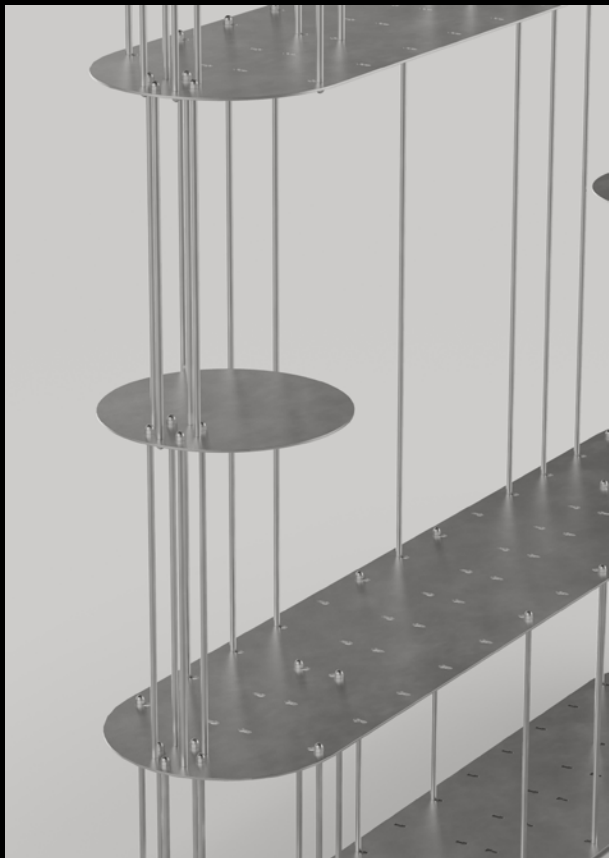

Lockwerk Coffee Table  
acciaio INOX / stainless steel  
80x80x45 cm

riconoscimenti / awards:

Nominee finalist for Furniture category – Isola Design Awards 2024

Lockwerk Side Table  
acciaio INOX / stainless steel  
30x30x44 cm

Lockwerk Lounge Shelf  
acciaio INOX / stainless steel  
150x30x165 cm

riconoscimenti / awards:  
"Best Unreleased Product" (Seminario) – EDIT Napoli 2023

Lockwerk Bookshelf  
acciaio INOX / stainless steel  
90x30x205 cm