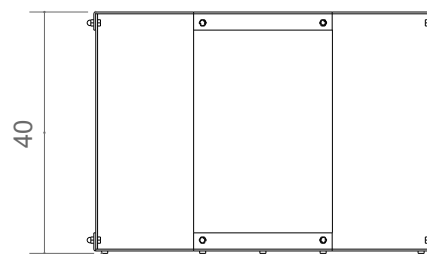

Burger OCT Coffee Table
acciaio INOX / stainless steel
60x60x40 cm