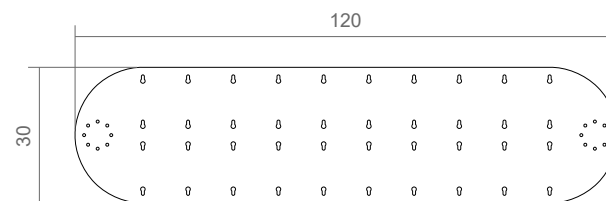

Lockwerk Consolle
acciaio INOX / stainless steel
120x30x125 cm