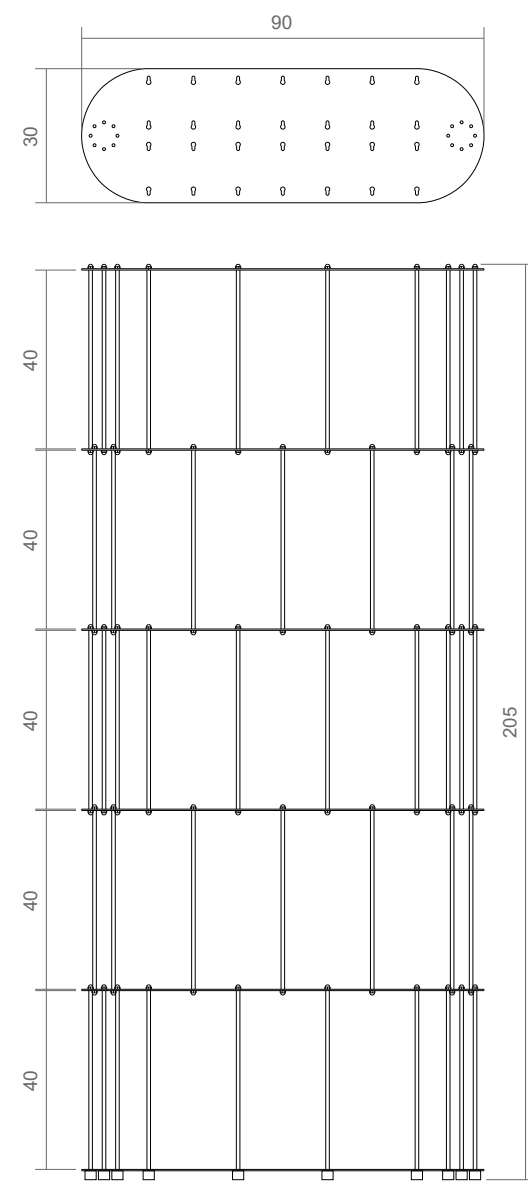

Lockwerk Coffee Table  
acciaio INOX / stainless steel  
80x80x45 cm

riconoscimenti / awards:

Nominee finalist for Furniture category – Isola Design Awards 2024

Lockwerk Side Table  
acciaio INOX / stainless steel  
30x30x44 cm

Lockwerk Lounge Shelf  
acciaio INOX / stainless steel  
150x30x165 cm

riconoscimenti / awards:  
"Best Unreleased Product" (Seminario) – EDIT Napoli 2023

Lockwerk Bookshelf  
acciaio INOX / stainless steel  
90x30x205 cm

Lockwerk Sideboard  
acciaio INOX / stainless steel  
120x30x65 cm

Lockwerk Consolle  
acciaio INOX / stainless steel  
120x30x125 cm