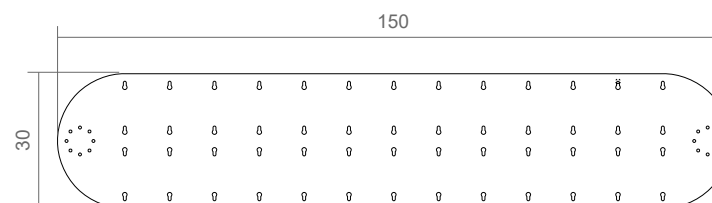

Lockwerk Lounge Shelf
acciaio INOX / stainless steel
150x30x165 cm

riconoscimenti / awards:
"Best Unreleased Product" (Seminario) – EDIT Napoli 2023