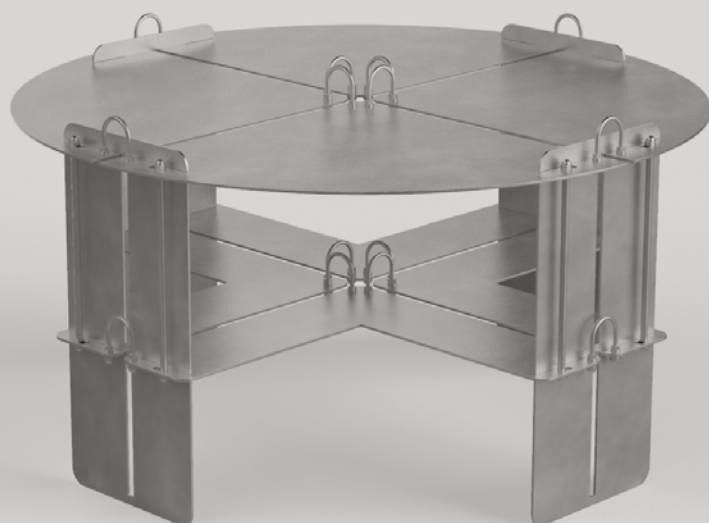

Lockwerk Coffee Table  
acciaio INOX / stainless steel  
80x80x45 cm

riconoscimenti / awards:

Nominee finalist for Furniture category – Isola Design Awards 2024

Lockwerk Side Table  
acciaio INOX / stainless steel  
30x30x44 cm

Lockwerk Lounge Shelf  
acciaio INOX / stainless steel  
150x30x165 cm

riconoscimenti / awards:  
"Best Unreleased Product" (Seminario) – EDIT Napoli 2023

Lockwerk Bookshelf  
acciaio INOX / stainless steel  
90x30x205 cm

Lockwerk Sideboard  
acciaio INOX / stainless steel  
120x30x65 cm

Lockwerk Consolle  
acciaio INOX / stainless steel  
120x30x125 cm