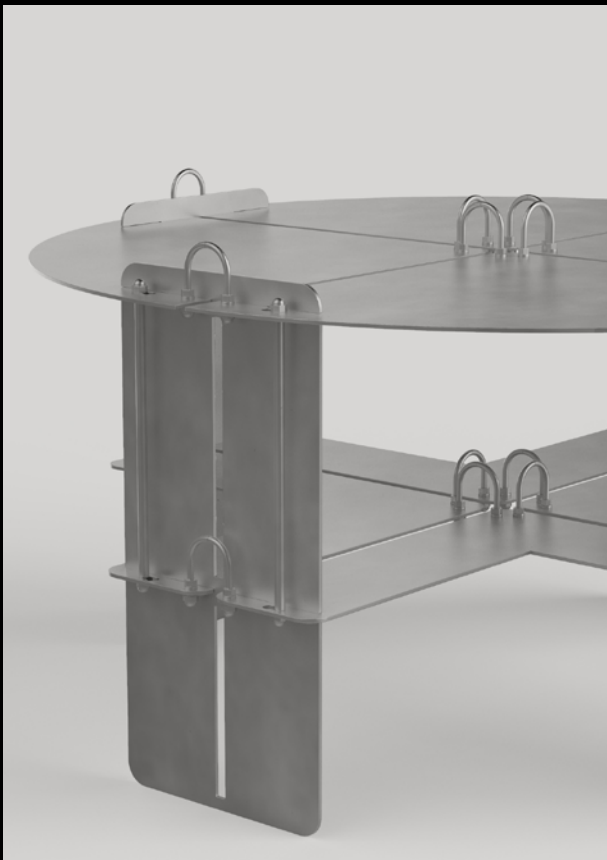

Lockwerk Coffee Table  
acciaio INOX / stainless steel  
80x80x45 cm

riconoscimenti / awards:

Nominee finalist for Furniture category – Isola Design Awards 2024

Lockwerk Side Table  
acciaio INOX / stainless steel  
30x30x44 cm

Lockwerk Lounge Shelf  
acciaio INOX / stainless steel  
150x30x165 cm

riconoscimenti / awards:  
"Best Unreleased Product" (Seminario) – EDIT Napoli 2023

Lockwerk Bookshelf  
acciaio INOX / stainless steel  
90x30x205 cm

Lockwerk Sideboard  
acciaio INOX / stainless steel  
120x30x65 cm

Lockwerk Consolle  
acciaio INOX / stainless steel  
120x30x125 cm