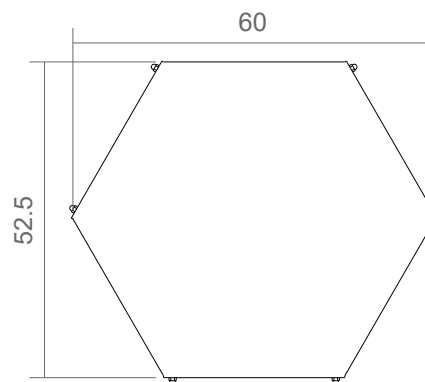

BURGER

lounge table family

Burger OCT Coffee Table  
acciaio INOX / stainless steel  
60x60x40 cm

Burger OCT Side Table  
acciaio INOX / stainless steel  
40x40x60 cm

Burger HEX Coffee Table  
acciaio INOX / stainless steel  
60x60x40 cm

Burger HEX Side Table  
acciaio INOX / stainless steel  
40x40x60 cm