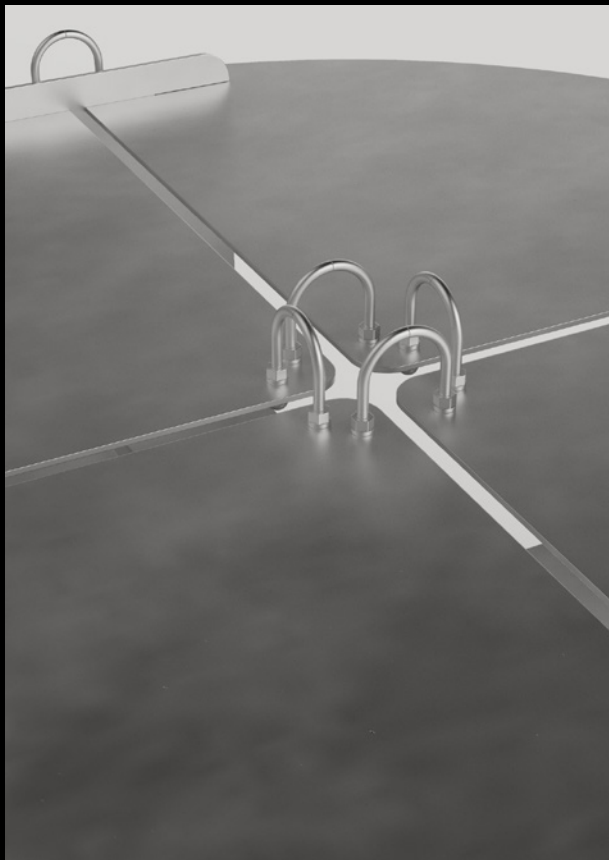

Lockwerk Coffee Table  
acciaio INOX / stainless steel  
80x80x45 cm

riconoscimenti / awards:

Nominee finalist for Furniture category – Isola Design Awards 2024

Lockwerk Side Table  
acciaio INOX / stainless steel  
30x30x44 cm