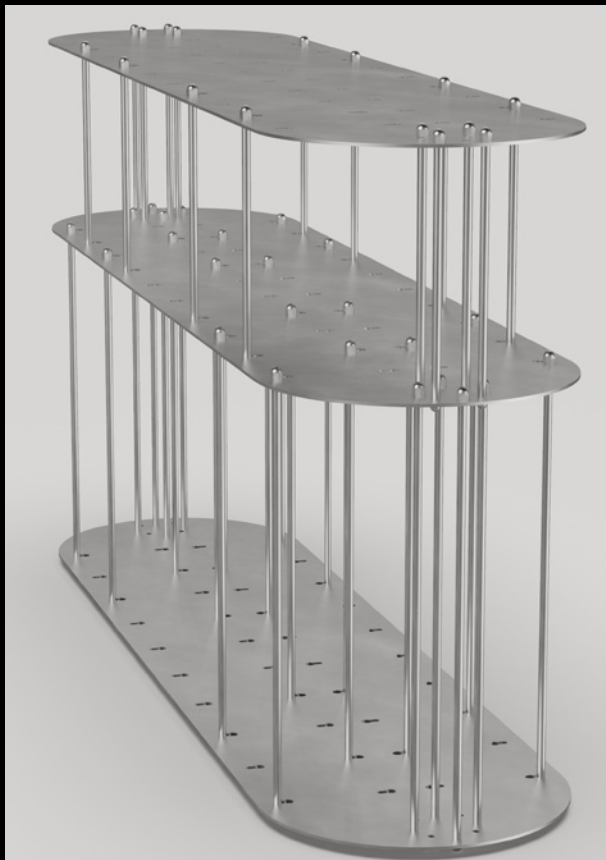

Lockwerk Coffee Table  
acciaio INOX / stainless steel  
80x80x45 cm

riconoscimenti / awards:

Nominee finalist for Furniture category – Isola Design Awards 2024

Lockwerk Side Table  
acciaio INOX / stainless steel  
30x30x44 cm

Lockwerk Lounge Shelf  
acciaio INOX / stainless steel  
150x30x165 cm

riconoscimenti / awards:  
"Best Unreleased Product" (Seminario) – EDIT Napoli 2023

Lockwerk Bookshelf  
acciaio INOX / stainless steel  
90x30x205 cm

Lockwerk Sideboard  
acciaio INOX / stainless steel  
120x30x65 cm

Lockwerk Consolle  
acciaio INOX / stainless steel  
120x30x125 cm