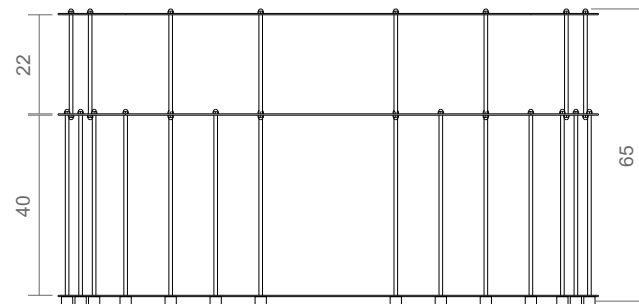

Lockwerk Sideboard
acciaio INOX / stainless steel
120x30x65 cm