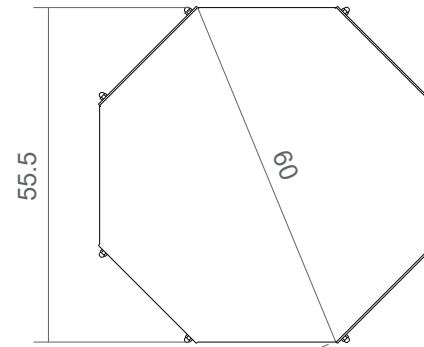

BURGER

lounge table family

Burger OCT Coffee Table
acciaio INOX / stainless steel
60x60x40 cm

Burger OCT Side Table
acciaio INOX / stainless steel
40x40x60 cm

Burger HEX Coffee Table
acciaio INOX / stainless steel
60x60x40 cm