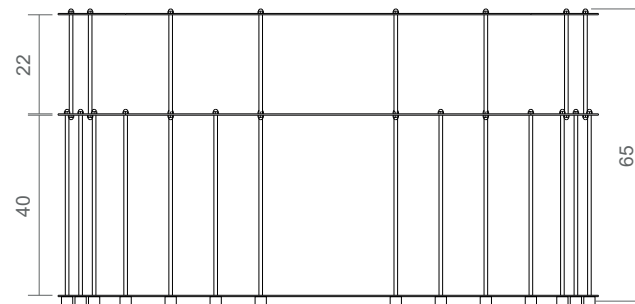

riconoscimenti / awards:
"Best Unreleased Product" (Seminario) – EDIT Napoli 2023

Lockwerk Bookshelf
acciaio INOX / stainless steel
90x30x205 cm

Lockwerk Sideboard
acciaio INOX / stainless steel
120x30x65 cm