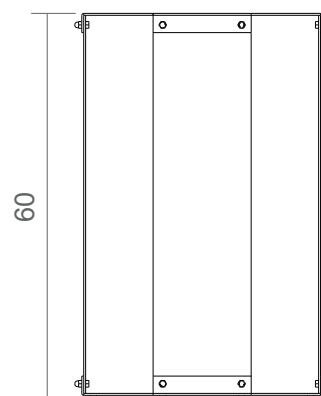

BURGER

lounge table family

Burger OCT Coffee Table
acciaio INOX / stainless steel
60x60x40 cm

Burger OCT Side Table
acciaio INOX / stainless steel
40x40x60 cm

Burger HEX Coffee Table
acciaio INOX / stainless steel
60x60x40 cm