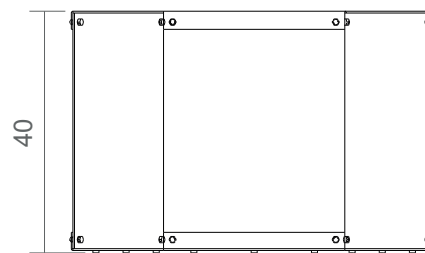

BURGER

lounge table family

Burger OCT Coffee Table
acciaio INOX / stainless steel
60x60x40 cm

Burger OCT Side Table
acciaio INOX / stainless steel
40x40x60 cm

Burger HEX Coffee Table
acciaio INOX / stainless steel
60x60x40 cm