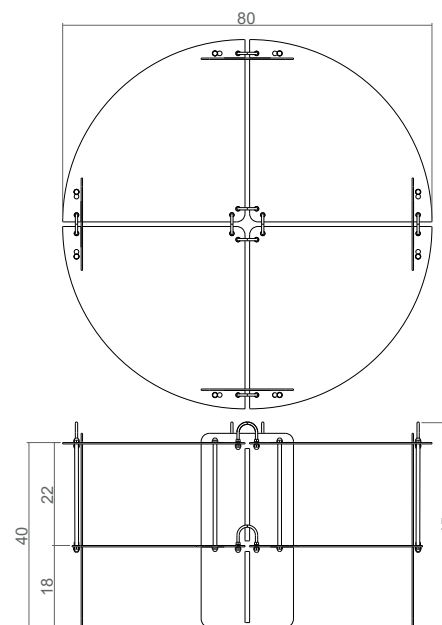

GIORGIOBENA

CATALOGO / CATALOGUE

Contatti / **Contacts**

giorgiobena@gmail.com

www.giorgiobena.com

+39 3498238653

LOCKWERK
furniture collection

Lockwerk Coffee Table
acciaio INOX / stainless steel
80x80x45 cm

riconoscimenti / awards:

Nominee finalist for Furniture category – Isola Design Awards 2024

Lockwerk Side Table
acciaio INOX / stainless steel
30x30x44 cm

Lockwerk Lounge Shelf
acciaio INOX / stainless steel
150x30x165 cm