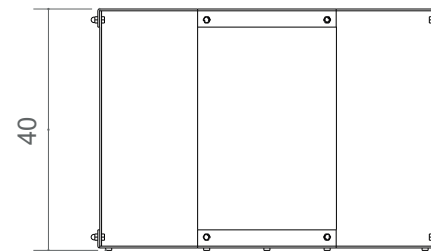

BURGER

lounge table family

Burger OCT Coffee Table
acciaio INOX / stainless steel
60x60x40 cm

Burger OCT Side Table
acciaio INOX / stainless steel
40x40x60 cm

Burger HEX Coffee Table
acciaio INOX / stainless steel
60x60x40 cm