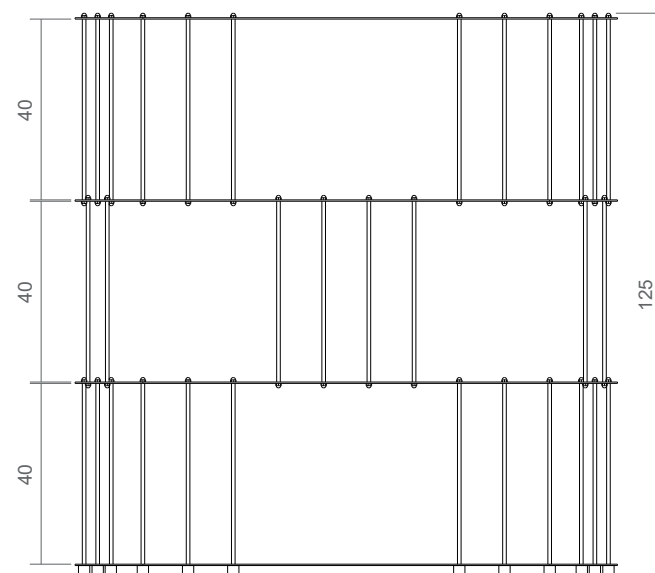

Lockwerk Consolle
acciaio INOX / stainless steel
120x30x125 cm