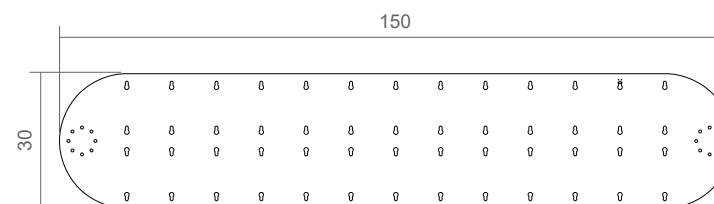

riconoscimenti / awards:

Nominee finalist for Furniture category – Isola Design Awards 2024

Lockwerk Side Table
acciaio INOX / stainless steel
30x30x44 cm

Lockwerk Lounge Shelf
acciaio INOX / stainless steel
150x30x165 cm

riconoscimenti / awards:
"Best Unreleased Product" (Seminario) – EDIT Napoli 2023

Lockwerk Bookshelf
acciaio INOX / stainless steel
90x30x205 cm

Lockwerk Sideboard
acciaio INOX / stainless steel
120x30x65 cm