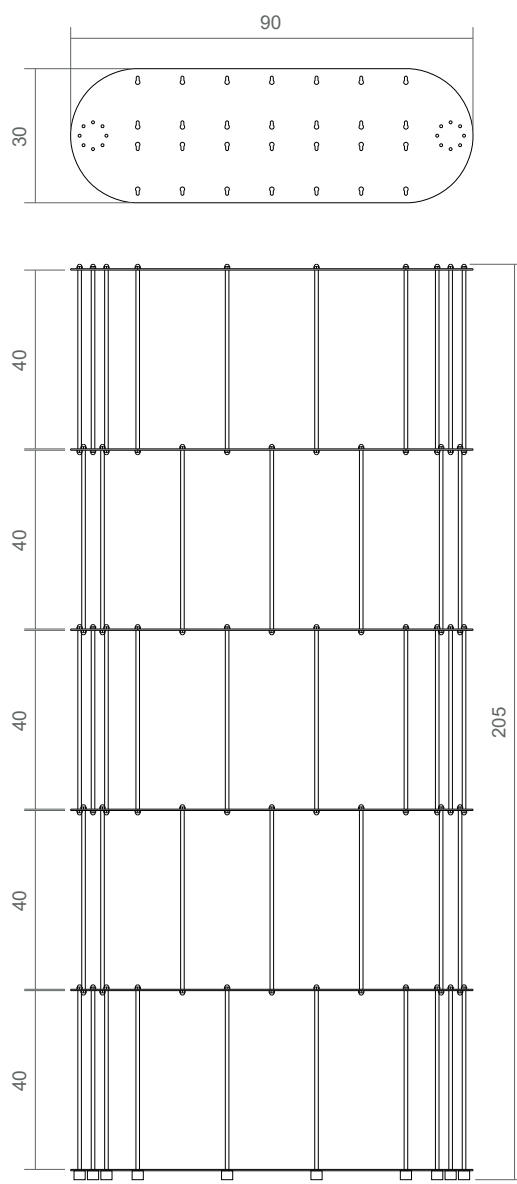

Lockwerk Bookshelf
acciaio INOX / stainless steel
90x30x205 cm