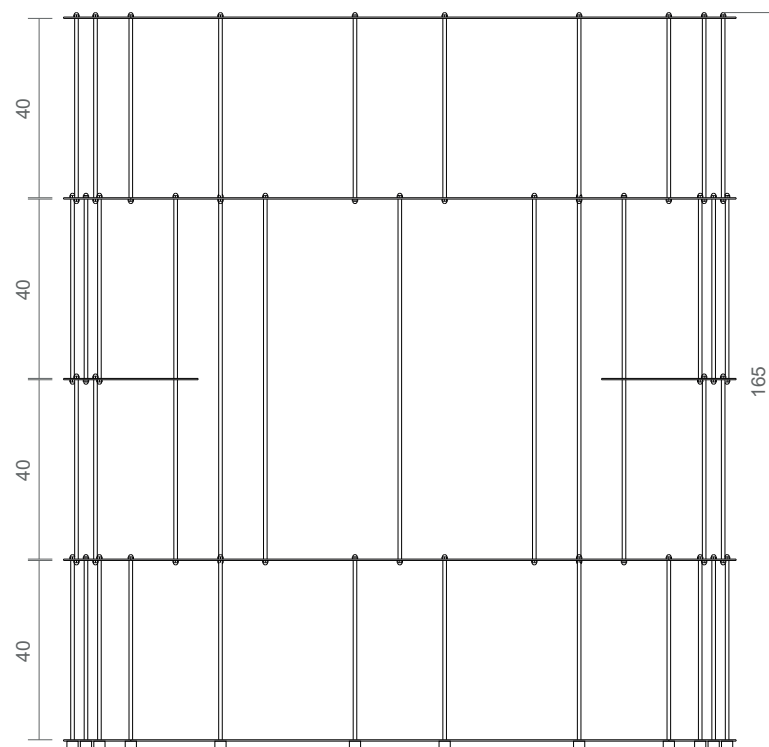

Lockwerk Lounge Shelf
acciaio INOX / stainless steel
150x30x165 cm

riconoscimenti / awards:
"Best Unreleased Product" (Seminario) – EDIT Napoli 2023