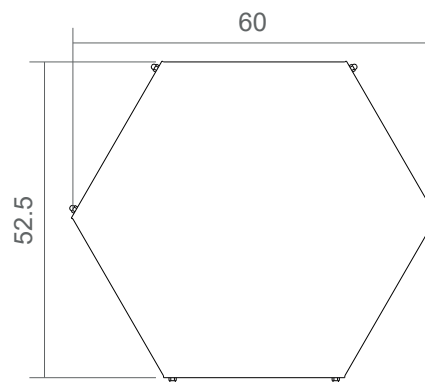

BURGER

lounge table family

Burger OCT Coffee Table
acciaio INOX / stainless steel
60x60x40 cm

Burger OCT Side Table
acciaio INOX / stainless steel
40x40x60 cm

Burger HEX Coffee Table
acciaio INOX / stainless steel
60x60x40 cm