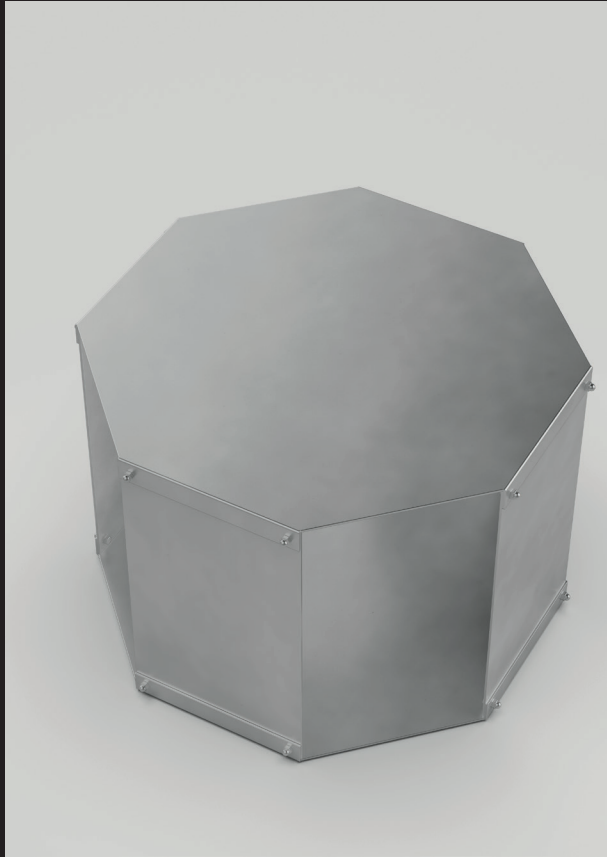

BURGER

lounge table family

Burger OCT Coffee Table
acciaio INOX / stainless steel
60x60x40 cm

Burger OCT Side Table
acciaio INOX / stainless steel
40x40x60 cm

Burger HEX Coffee Table
acciaio INOX / stainless steel
60x60x40 cm