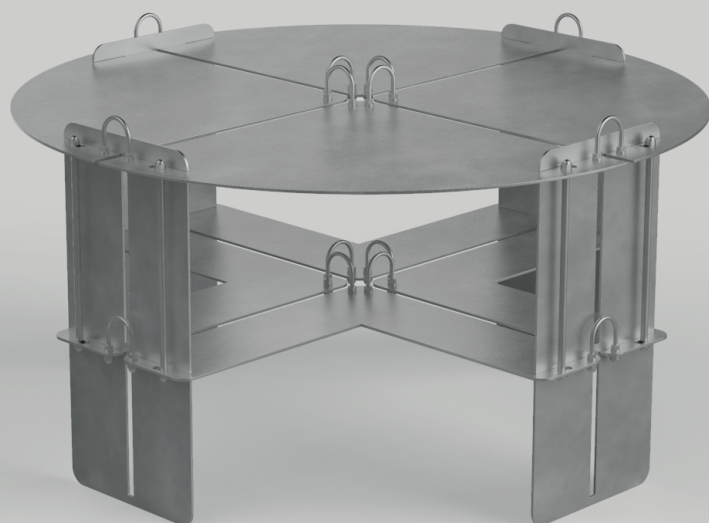

GIORGIOBENA

CATALOGO / CATALOGUE

Contatti / **Contacts**

giorgiobena@gmail.com

www.giorgiobena.com

+39 3498238653

LOCKWERK
furniture collection

Lockwerk Coffee Table
acciaio INOX / stainless steel
80x80x45 cm

riconoscimenti / awards:

Nominee finalist for Furniture category – Isola Design Awards 2024

Lockwerk Side Table
acciaio INOX / stainless steel
30x30x44 cm

Lockwerk Lounge Shelf
acciaio INOX / stainless steel
150x30x165 cm

riconoscimenti / awards:
"Best Unreleased Product" (Seminario) – EDIT Napoli 2023

Lockwerk Bookshelf
acciaio INOX / stainless steel
90x30x205 cm

Lockwerk Sideboard
acciaio INOX / stainless steel
120x30x65 cm