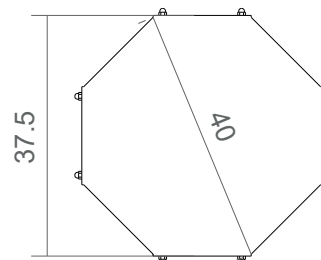

BURGER

lounge table family

Burger OCT Coffee Table
acciaio INOX / stainless steel
60x60x40 cm

Burger OCT Side Table
acciaio INOX / stainless steel
40x40x60 cm

Burger HEX Coffee Table
acciaio INOX / stainless steel
60x60x40 cm