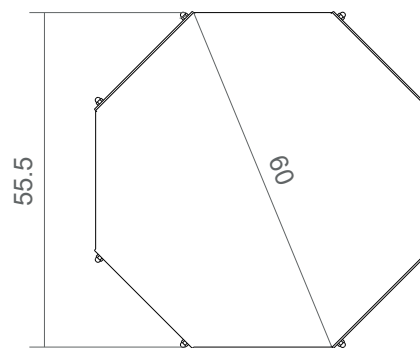

Burger OCT Coffee Table
acciaio INOX / stainless steel
60x60x40 cm