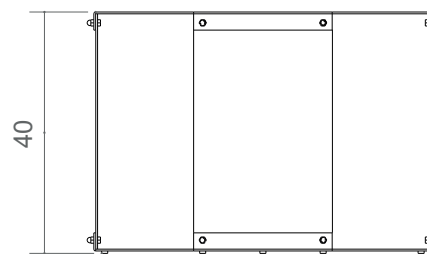

Burger OCT Coffee Table
acciaio INOX / stainless steel
60x60x40 cm